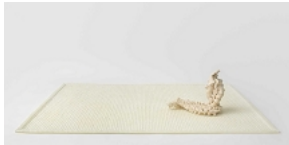

Janine Antoni

to twine, 2015

Polyurethane resin

Edition 2/3

From an edition of 3 and 1 artist's proof

18 x 48 1/2 x 72 inches (45.7 x 123.2 x 182.9 cm)

C25825

Jeff Elrod