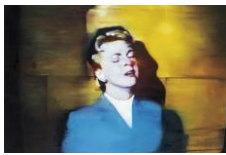

LUHRING AUGUSTINE

531 West 24th Street
New York NY 10011
tel 212 206 9100 fax 212 206 9055
www.luhringaugustine.com

ATLAS, KAHRs, MUCHA, WHITEREAD

March 29 – April 27, 2013

Gallery One

Johannes Kahrs

Untitled (Schmerz), 1994-96
Oil on canvas
43 3/4 x 65 inches (111.13 x 165.1 cm)