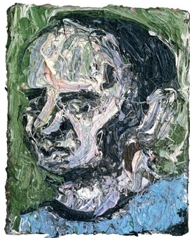

Leon Kossoff
Self-portrait No. 5, 1981
Oil on canvas
10 x 8 inches
(25.4 x 20.3 cm)