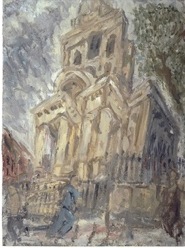

Main Gallery (*clockwise, left to right*):

Leon Kossoff
Red Brick School Building, Winter, 1982
Oil on board
48 x 59 3/4 inches
(121.9 x 151.9 cm)

Leon Kossoff
Outside Kilburn Underground Station, November, 1984
Oil on board
77 5/8 x 83 7/8 inches
(197.2 x 213 cm)

Leon Kossoff
Outside Kilburn Underground, Indian Summer: For Rosalind, 1978
Oil on canvas
60 x 84 inches
(152.4 x 213.4 cm)

LUHRING AUGUSTINE

531 West 24th Street
New York NY 10011
tel 212 206 9100 fax 212 206 9055
www.luhringaugustine.com

Leon Kossoff
Christ Church, Summer Afternoon, 1994
Oil on board
78 x 57 3/4 inches
(198.1 x 146.7 cm)

Leon Kossoff
The Flower Stall, Embankment Station, Stormy Spring, 1994
Oil on board
52 3/4 x 56 inches
(134 x 142.2 cm)