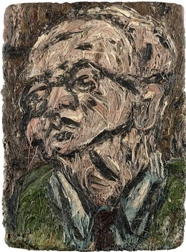

Leon Kossoff
Head of Chaim, 1985
Oil on board
32 x 24 inches
(81.3 x 61 cm)